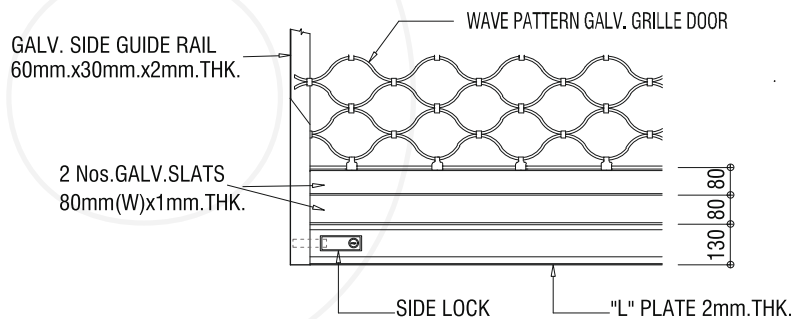

STEEL GALVANIZED GRILL CURTAIN

- Curtain 16mm. galvanized
- wave pattern pipe consisting of 18mm links @230 O.C. to each other
- Can be painted to any RAL color