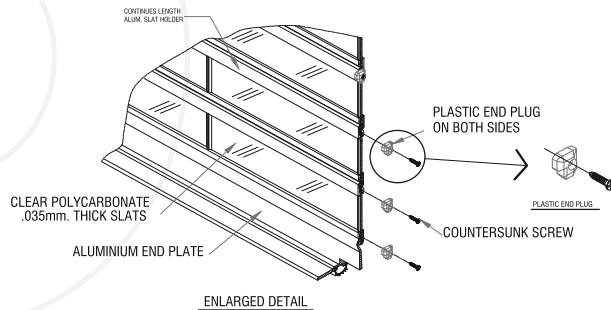

POLYCARBONATE CURTAIN

- high transparency unbreakable polycarbonate material
- with size of 480 mm length and 100 mm width, 3.7 mm thickness
- with size of 305 mm length and 83 mm width, 3.7 mm thickness
- excellent visibility: 80-90% transparency
- safety and security
- Anti-UV rays
- Heat insulation
- High impact resistance