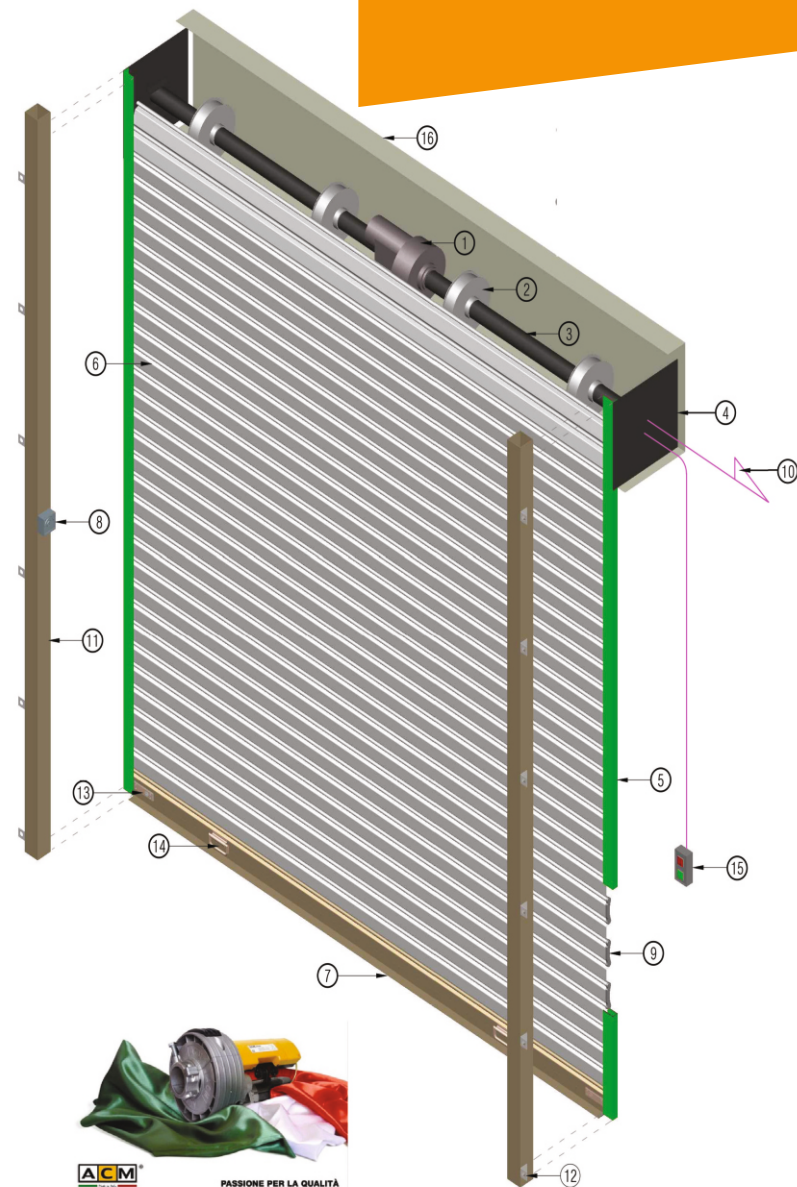

Specifications

- 1- CENTRAL MOTOR (SEE TECHNICAL SPECIFICATION)
- 2- GALV. STEEL DRUM FOR HELICAL TORION SPRING
- 3- DANGLE PIPE
- 4- STEEK PLATE BRACKET 400MMx400MMx4MM.THK BOTH SIDES.
- 5- GALV. STEEL SIDE GUIDE RAIL BOTH SIDES SIZE AS PER REQUIRMENTS
- 6- SHUTTER DOOR CURTAIN (AS PER CUSTOMER REQUIREMENTS)
- 7- GALVANIZED END PLATE
- 8- SURFACE KEY SWITCH WITH BRAKE RELEASE MOUNTED OUTSIDE (STANDARD OPERATION) (LOCATION AS PER SITE)
- 9- PVC END PLUG OR EQUAL
- 10- POWER SUPPLY LINE 220V (BY CUSTOMER)

- 11- RECTANGULAR STEEL TUBE VERTICAL SUPPORT ON BOTH SIDES, SIZE OF TUBE AS PER REQUIREMENTS.
- 12- ANCHORING FLANGE WELDED TO VERTICAL SUPPORT FIXED TO CONCRETE WALL BY ANCHOR BOLT
- 13- SIDELOCK LEFT AND RIGHT WITH KEY
- 14- LIFTING HANDLE (2 nos.) (AS PER CUSTOMER REQUIREMENTS)
- 15- PUSH BUTTON . MOUNTED INSIDE (AS PER CUSTOMER REQUIREMENTS)
- 16- GALVANIZED OR PLAN STEEL SHEET BOX COVER (AS PER CUSTOMER REQUIREMENTS)