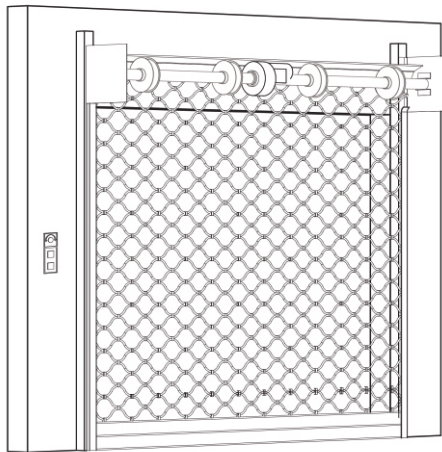

STEEL GALVANIZED GRILL CURTAIN

- Curtain 16mm. galvanized
- wave pattern pipe consisting of 18mm links @230 O.C. to each other
- Can be painted to any RAL color