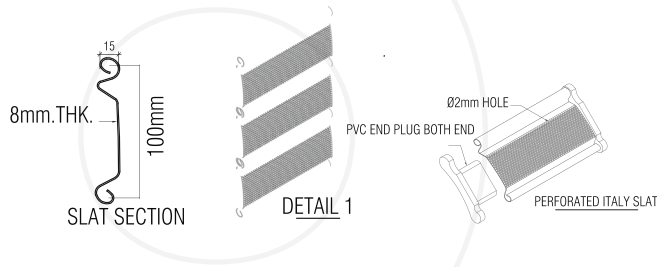

STEEL CURVED CURTAIN

- Steel curved Made of galvanized steel coil in accordance with ASTM A-653M
- Thickness up to 1.2 mm.
- Curved Curtain
- Can with stand wind load at 70 KPH or higher depending on length or height of door
- Can be painted to any RAL color

PERFORATED CURVED CURTAIN

- Made of galvanized steel coil in accordance with ASTM A-653M
- Thickness up to 1.2 mm.
- perforated Curved Curtain
- center providing free air flow ventilation
3mm. perforated holes@2.38mm. on
- and visual access from inside and outside
- Can with stand wind load at 70 KPH or higher depending on length or height of door
- Can be painted to any RAL color

STEEL FLAT CURTAIN

- Made of galvanized steel coil in accordance with ASTM A-653M
- Thickness up to 1.2 mm.
- Steel Flat Curtain
- 3mm. perforated holes@2.38mm. on center providing free air flow ventilation and visual access from inside and outside
- Can with stand wind load at 70 KPH or higher depending on length or height of door
- Can be painted to any RAL color

POLYCARBONATE CURTAIN

- high transparency unbreakable polycarbonate material
- with size of 480 mm length and 100 mm width, 3.7 mm thickness
- with size of 305 mm length and 83 mm width, 3.7 mm thickness
- excellent visibility: 80-90% transparency
- safety and security
- Anti-UV rays
- Heat insulation
- High impact resistance