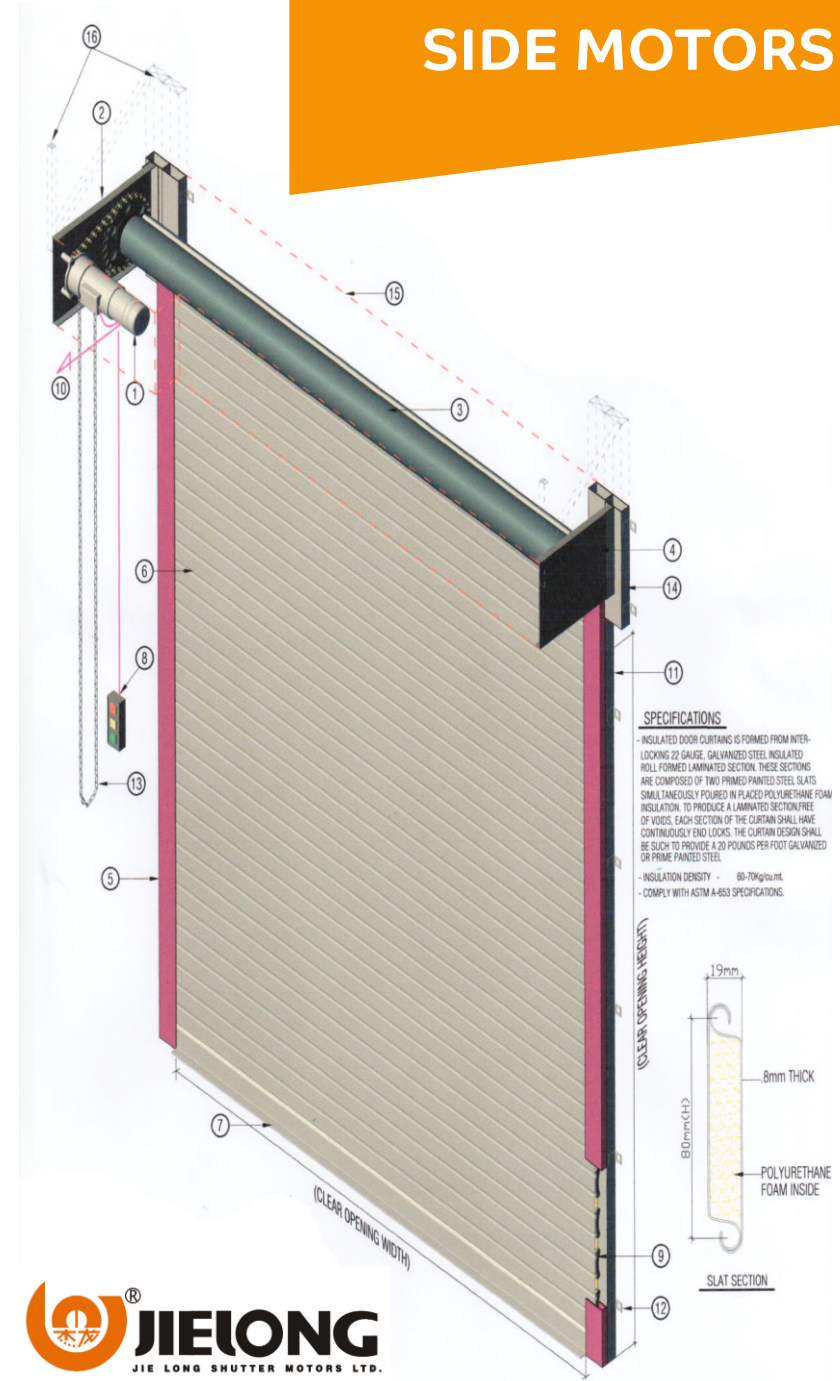

Specifications

- 1- SIDE MOTOR (SEE TECHNICAL SPECIFICATIONS)
- 2- MOTOR FLANGE
- 3-DANGLE PIPE
- 4- SIDE BEARING FLANGE
- 5- GALV. STEEL SIDE GUIDE RAIL ,BOTH SIDES SIZE AS PER REQUIRMENTS
- 6- SHUTTER DOOR CURTAIN (As PER CUSTOMER REQUIREMENTS)
- 7- ALUMINUM END PLATE WITH RUBBER
- 8- PUSH BUTTON (3 BUTTONS)
- 9- PVC END PLUG OR EQUAL
- 10- POWER SUPPLY LINE 220V (BY CUSTOMER)

- 11- RECTANGULAR STEEL TUBE VERTICAL SUPPORT ON BOTH SIDES ,SIZE OF TUBE AS PER REQUIREMENTS.
- 12- ANCHORING FLANGE WELDED TO VERTICAL SUPPORT FIXED TO CONCRETE WALL BY ANCHOR BOLT
- 13- MANUAL CHAIN
- 14- FLANGE SUPPORT TUBE WELDED TO VERTICAL SUPPORT
- 15- GALVANIZED OR PLAIN STEEL SHEET BOX COVER (AS PER CUSTOMER REQUIREMENTS)
- 16- ADDITIONAL SUPPORT (IF REQUIRED)