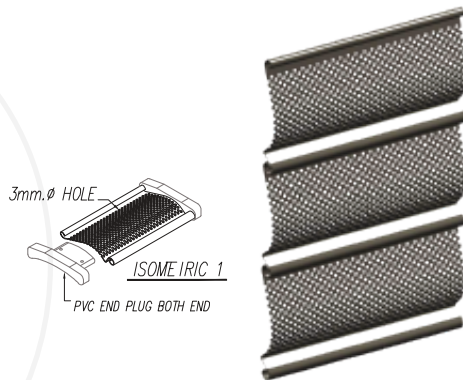

PERFORATED CURVED CURTAIN

- Made of galvanized steel coil in accordance with ASTM A-653M
- Thickness up to 1.2 mm.
- perforated Curved Curtain
- center providing free air flow ventilation
  3mm. perforated holes@2.38mm. on
- and visual access from inside and outside
- Can with stand wind load at 70 KPH or higher depending on length or height of door
- Can be painted to any RAL color