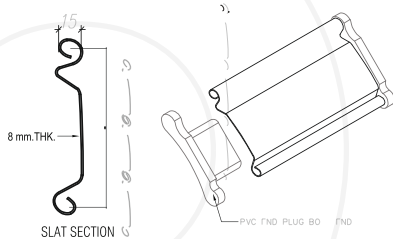

STEEL FLAT CURTAIN

- Made of galvanized steel coil in accordance with ASTM A-653M
- Thickness up to 1.2 mm.
- Steel Flat Curtain
- 3mm. perforated holes@2.38mm. on center providing free air flow ventilation and visual access from inside and outside
- Can with stand wind load at 70 KPH or higher depending on length or height of door
- Can be painted to any RAL color