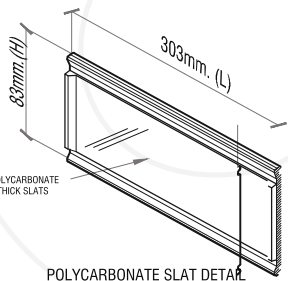

PERFORATED CURVED CURTAIN

- Made of galvanized steel coil in accordance with ASTM A-653M
- Thickness up to 1.2 mm.
- perforated Curved Curtain
- center providing free air flow ventilation
3mm. perforated holes@2.38mm. on
- and visual access from inside and outside
- Can with stand wind load at 70 KPH or higher depending on length or height of door
- Can be painted to any RAL color

STEEL FLAT CURTAIN

- Made of galvanized steel coil in accordance with ASTM A-653M
- Thickness up to 1.2 mm.
- Steel Flat Curtain
- 3mm. perforated holes@2.38mm. on center providing free air flow ventilation and visual access from inside and outside
- Can with stand wind load at 70 KPH or higher depending on length or height of door
- Can be painted to any RAL color

PERFORATED FLAT CURTAIN

- Made of galvanized steel coil in accordance with ASTM A-653M
- Thickness up to 1.2 mm.
- Perforated Flat Curtain
- 2mm. perforated holes on center providing free air flow ventilation and visual access
- Can with stand wind load at 70 KPH or higher depending on length or height of door
- Can be painted to any RAL color

POLYCARBONATE CURTAIN

- high transparency unbreakable polycarbonate material
- with size of 480 mm length and 100 mm width, 3.7 mm thickness
- with size of 305 mm length and 83 mm width, 3.7 mm thickness
- excellent visibility: 80-90% transparency
- safety and security
- Anti-UV rays
- Heat insulation
- High impact resistance